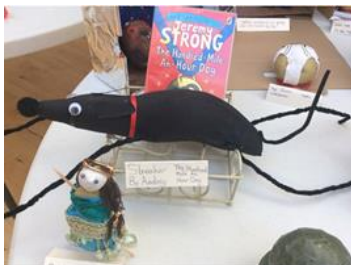

Frittenden CEP Newsletter Issue 247

Events for week beginning 11/03/19

Wednesday 13 March – Wells and Shakespeare Class to Science Museum.

Thursday 14 March – Repairs being carried out on damaged trees in paddock.

Shakespeare Class to Classical Concert p.m.

Friday 15 March – Mr N Freeston, Rotary Club, to present gifts to prize winners in Celebration Assembly.

World Book Day

On Thursday 7th March, our school had World Book Day. As I'm sure you all know, we did not dress up this year, we decorated potatoes as book characters. We had several minions, a couple of Grinch and lots more! There are some photos on this newsletter, and others on our twitter account @FrittendenCEP. The children thoroughly enjoyed showing off their creations and discussing the books they took inspiration from.